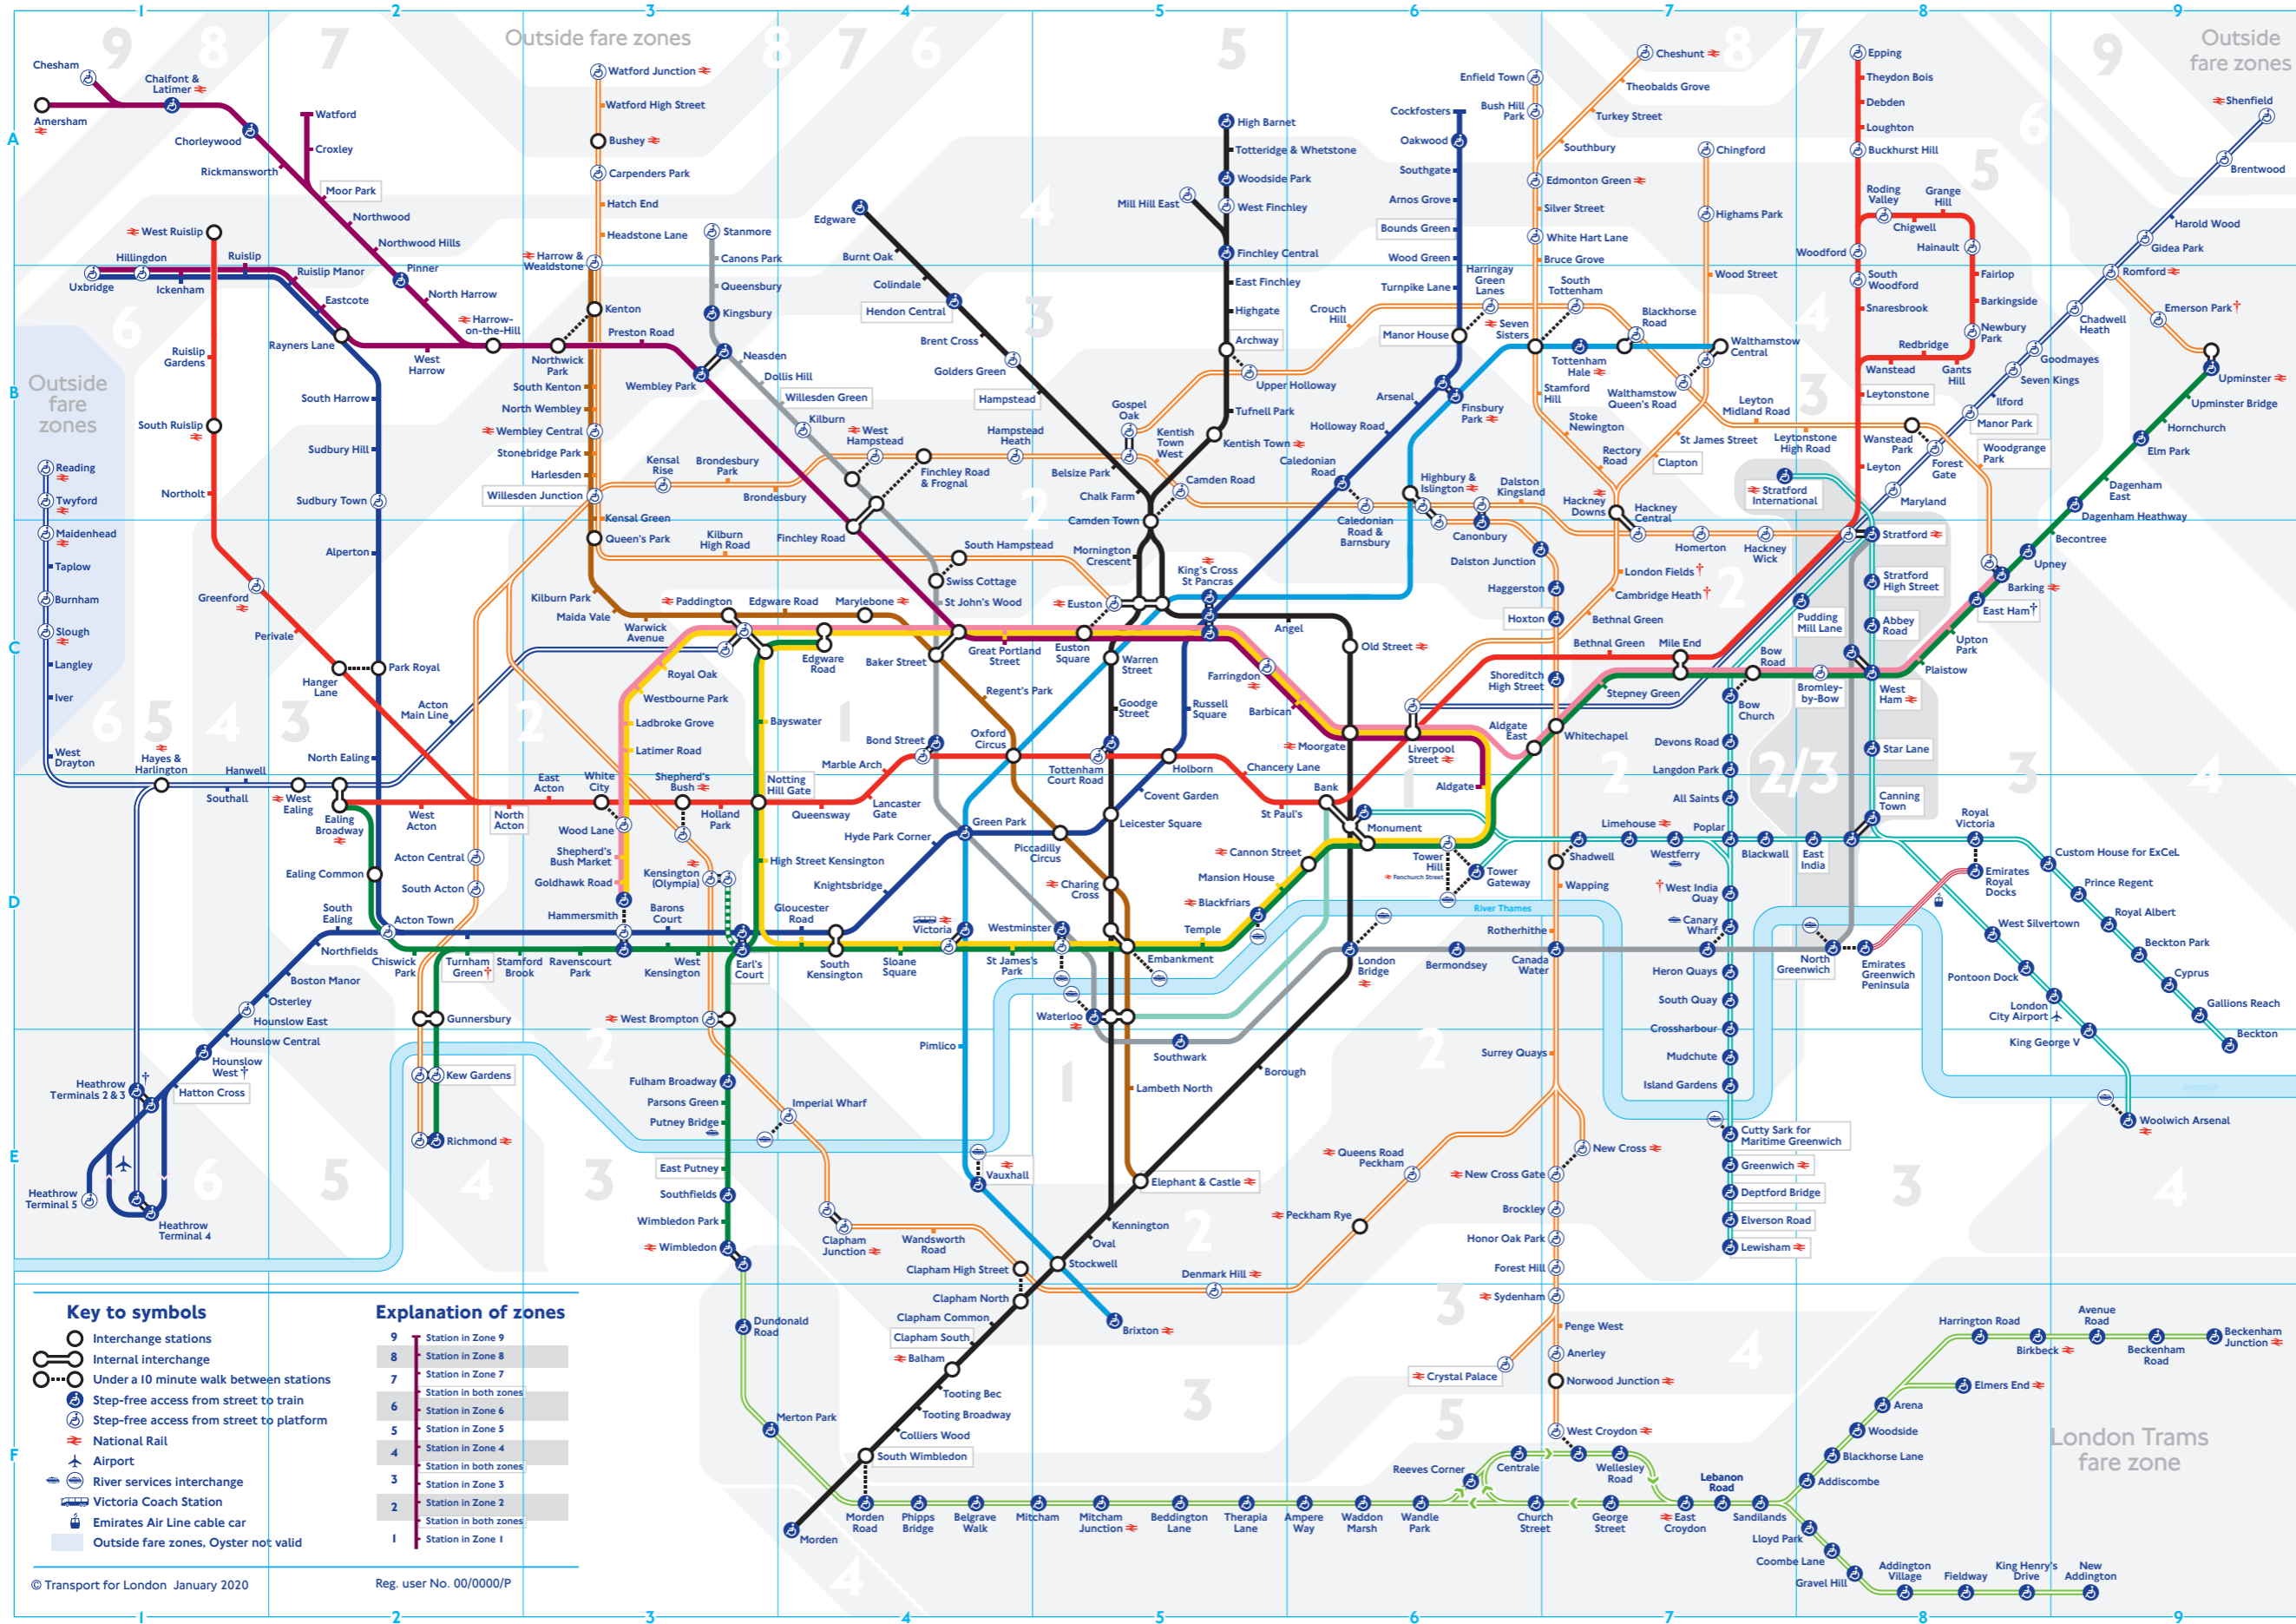

Tube map

- Check before you travel**
- † East Ham
No step-free access to the eastbound District line from Tuesday 23 July 2019 until early January 2020.
 - † Heathrow
TfL Rail customers should change at Terminals 2 & 3 for free rail transfer to Terminal 5.
 - † Hounslow West
Step-free access for manual wheelchairs only.
 - † Services or access at these stations are subject to variation. To check before you travel, visit tfl.gov.uk/plan-a-journey

- Key to lines**
- Bakerloo
 - Central
 - Circle
 - District
 - Hammersmith & City
 - Jubilee
 - Metropolitan
 - Northern
 - Piccadilly
 - Victoria
 - Waterloo & City
 - DLR
 - Emirates Air Line cable car (special fares apply)
 - London Overground
 - TfL Rail
 - London Trams
 - District open weekends and on some public holidays

- Key to symbols**
- Interchange stations
 - Internal interchange
 - Under a 10 minute walk between stations
 - Step-free access from street to train
 - Step-free access from street to platform
 - National Rail
 - Airport
 - River services interchange
 - Victoria Coach Station
 - Emirates Air Line cable car
 - Outside fare zones, Oyster not valid
- Explanation of zones**
- 9 Station in Zone 9
 - 8 Station in Zone 8
 - 7 Station in Zone 7
 - 6 Station in both zones
 - 5 Station in Zone 5
 - 4 Station in Zone 4
 - 3 Station in both zones
 - 2 Station in Zone 2
 - 1 Station in Zone 1